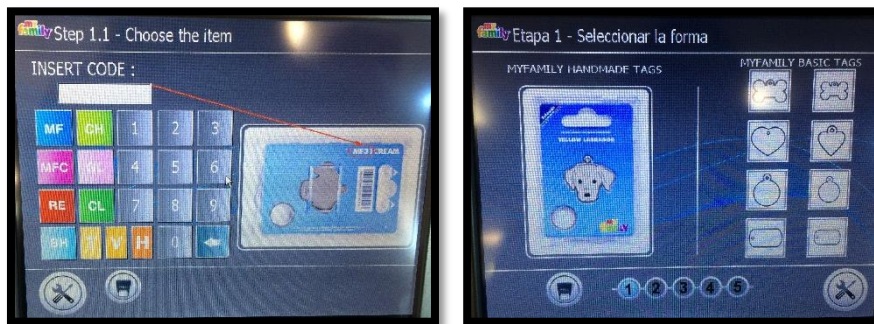

HOW TO INCREASE THE ENGRAVING DEPTH

SWITCH THE MACHINE ON AND ONE OF THESE TWO SCREENS WILL APPEAR:

PRESS THE ICON  AND PRESS THE ICON 

INSERT THE PASSWORD "1234" THEN CLICK  AND THIS SCREEN WILL APPEAR:

TO INCREASE THE ENGRAVING DEPTH, KEEP THE **+** BUTTON, PLACED ON THE RIGHT OF "DEPTH OFFSET" LINE, PRESSED UNTIL THE MAXIMUM VALUE WILL BE REACHED.

AT THE END, PRESS  AND PRESS HOME ICON TO COME BACK TO THE HOME SCREEN.